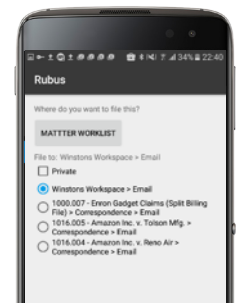

Search Matters and Assignments folders from your Android smartphone.

Rubus. Take iManage Work with you

BlackBerry

Android for Work

More information about Rubus is available on our website:

www.appurityconnect.com