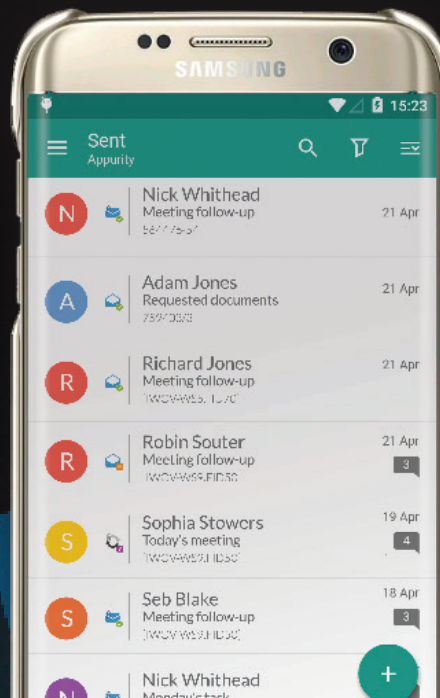

Rubus.

Take iManage Work with you.

Reclaim up to 2 hours per week by filing emails to iManage as you go.

Rubus is a mobile app that integrates with the email app.

Send and file emails directly to iManage from your email app while on the underground train or quickly file those inbox items to the right matter. Rubus is the bolt-on to iManage 10 (and earlier versions 8.5 - 9.5) that turns your downtime into productive time.

It allows you to find and review correspondence and documents directly from your Matters or Assignments folders, and to email and open NRL links.

Once, smartphones were simply mobile phones that could also send and receive email. Now, for many users, they have become their primary communications and management tools. They are replacing desktops and even laptops as the workplace device of choice.