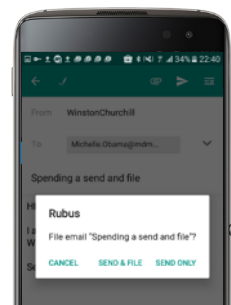

If you’d like to talk to us about Rubus, simply contact us on

0330 660 0277

rubus@appurityconnect.com

Maintain matters or assignments in an orderly fashion from your Android phone

“Send and File” documents and emails directly to matter or assignment folders on the iManage server, without having to switch between applications.