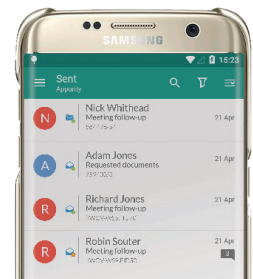

Appurity and Appurity Connect are cross-platform mobility consultants specialising in app development, security and compliance for smartphones and tablets.

We are advising customers on their mobility and app strategy with solutions that conform with regulatory or security guidelines, BYOD and COBO.

If you'd like to talk to us about Rubus, simply contact us on

0330 660 0277

rubus@appurityconnect.com

Manage your email filing on the go.